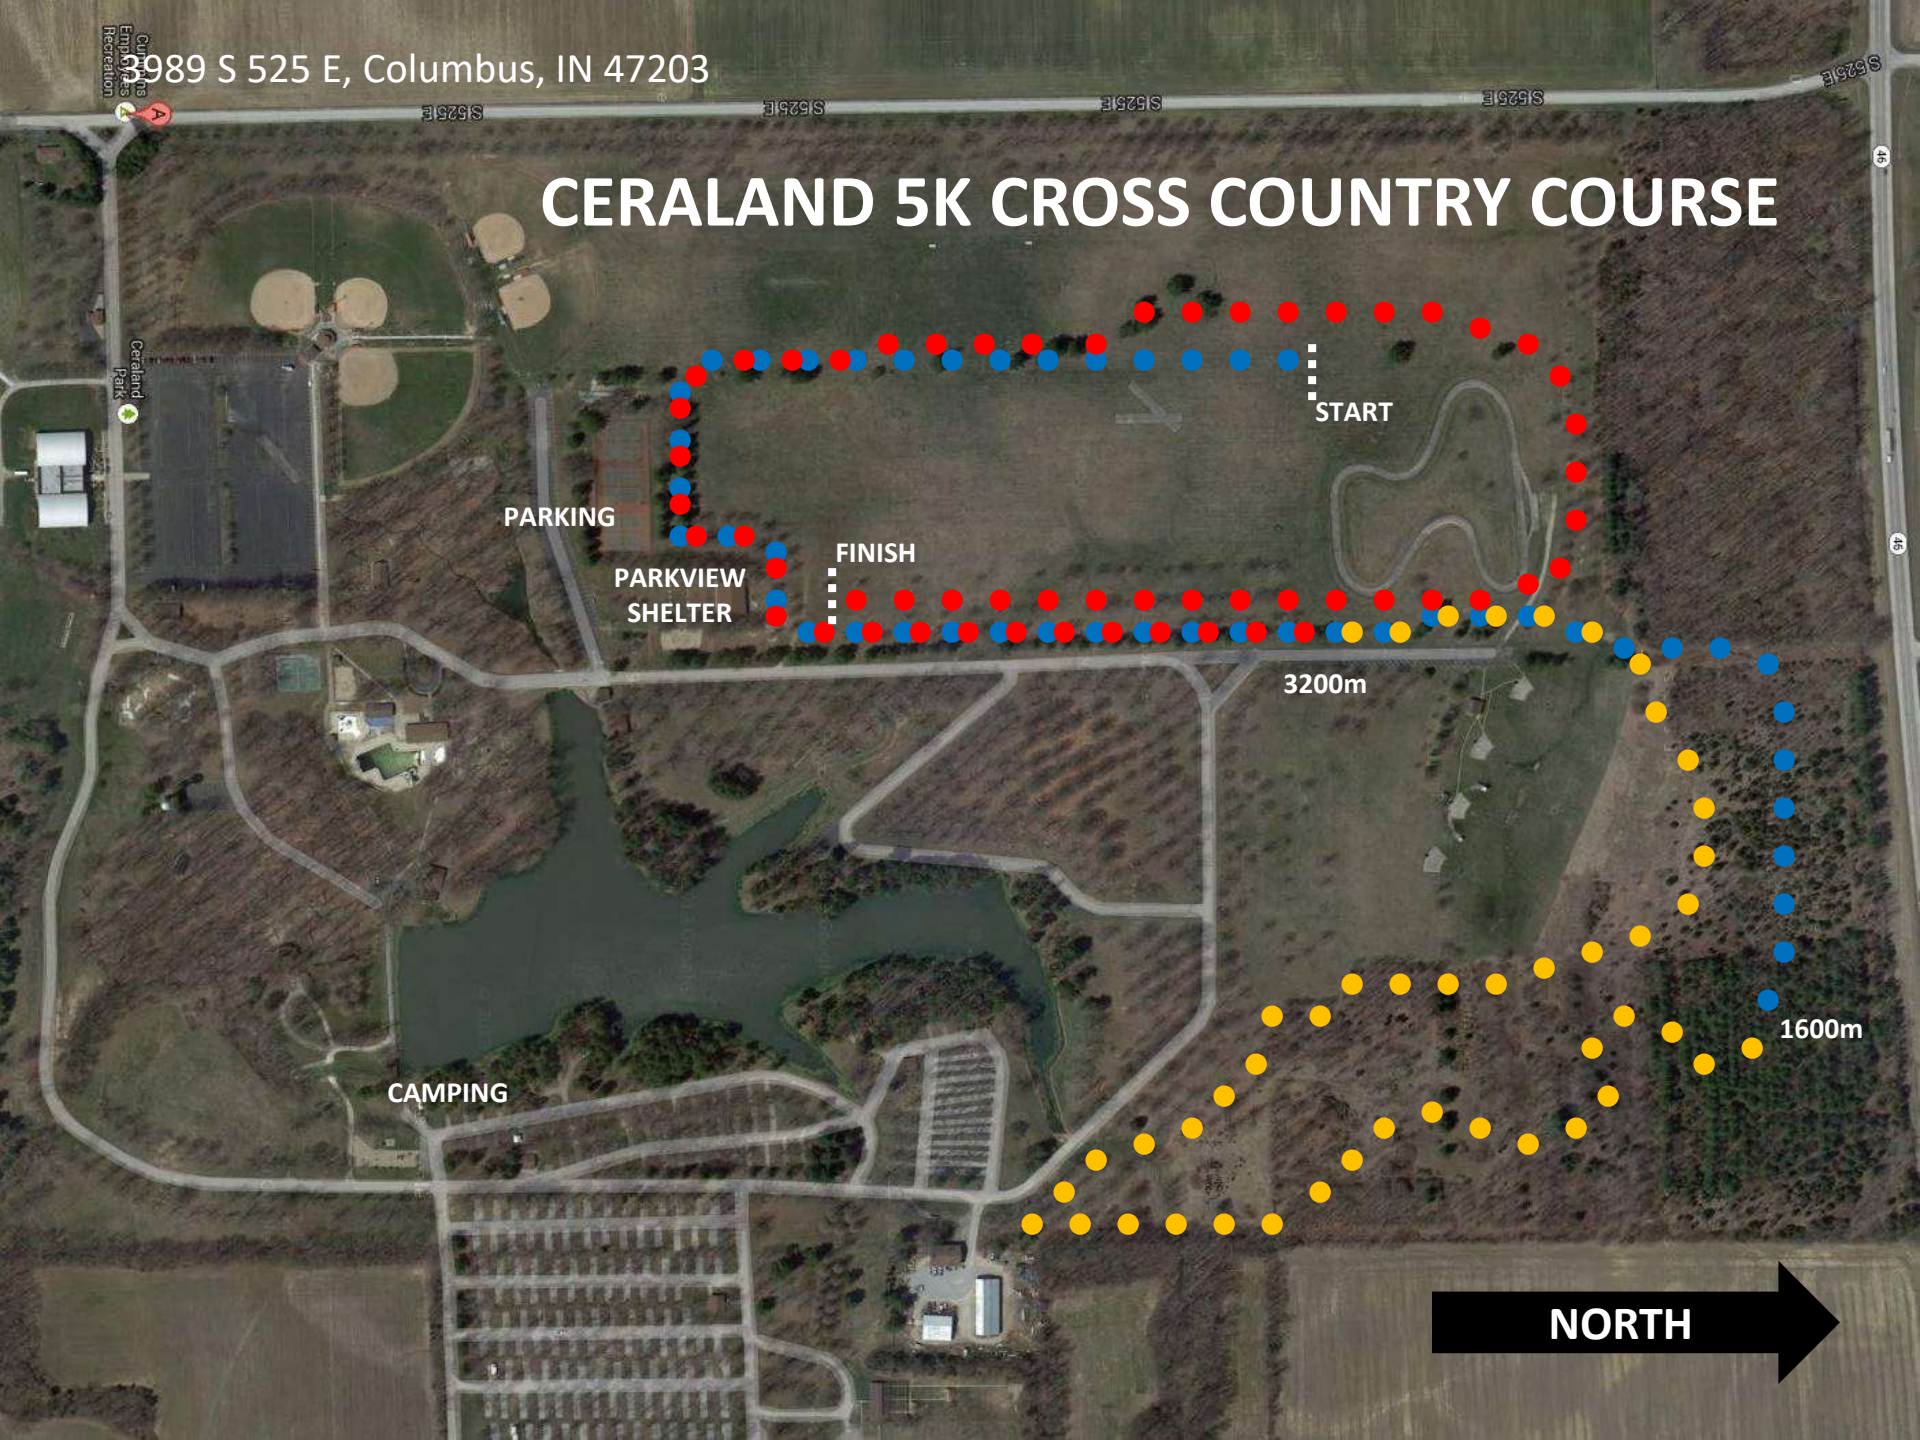

989 S 525 E, Columbus, IN 47203

# CERALAND 5K CROSS COUNTRY COURSE

START

PARKING

PARKVIEW  
SHELTER

FINISH

3200m

1600m

CAMPING